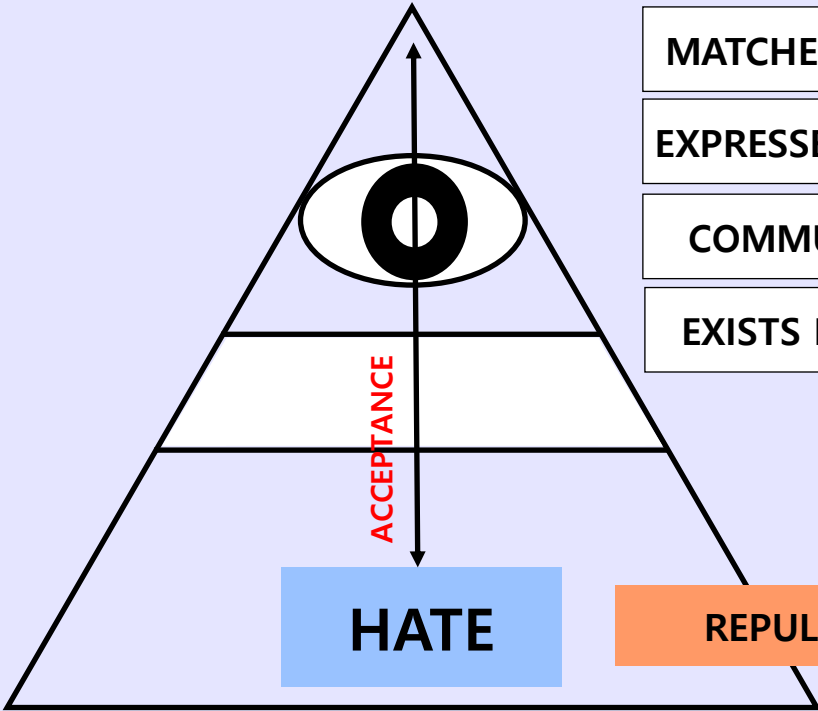

1 of The 7 Faces of God

GOD FACE 1

ATTRACTION

LOVE

MATCHES TO

FREEDOM

EXPRESSES AS

HOPE / OPTIMISM / PEACE

COMMUNICATES VIA

JOY

EXISTS IN A STATE OF

ENLIGHTENMENT

HATE

REPULSION

SHAME

FEAR

MATCHES TO

ENSLAVEMENT

EXPRESSES AS

GUILT / HUMILIATION

COMMUNICATES VIA

BLAME

EXISTS IN A STATE OF

DISILLUSIONMENT

TRUTH IS DETERMINED BY PROOF

MANIFESTS AS

APTITUDE

THOUGHT PROCESS

DIMENSIONAL

NOTHING HAS REASON

SPORT

TRUTH IS DETERMINED BY DISTANCE